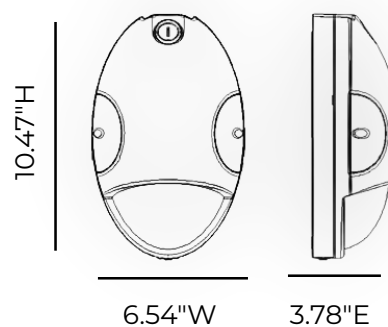

## DESCRIPTION

This LED Emergency Pathway Light is the perfect solution for lighting exterior walkways. It offers adjustable color temperatures and is made with durable die-cast aluminum. The housing is fully sealed and gasketed. Universal knockout pattern for innovative, easy installation in minutes. It has lumileds 2835 LED. Meets UL924 code.

## DIMENSIONS

WIDTH	6.54"
HEIGHT	10.47"
EXTENSION	3.78"
WEIGHT	3.61 LBS