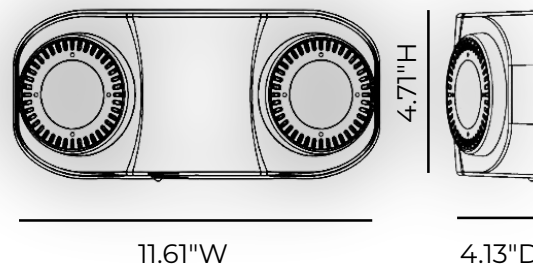

DUAL HEAD LED LIGHT / WET

PF-EM-125-DLW-WH

E544185

DESCRIPTION

This dual-head emergency light is made with injection-molded thermoplastic ABS housing with a 5VA flame rating. Innovative, easy installation in minutes and is suitable for wall mount applications. Universal J-box mounting pattern. 2 x 12 SMD 2835 LED lamp heads for emergency mode. UL certified. Meets UL924 code. Rated for outdoor / wet locations.

SPECIFICATIONS

SKU	PF-EM-125-DLW-WH
FINISH	WHITE
OTHER FINISHES	CUSTOM
MATERIAL	ABS

DIMENSIONS

ADDITIONAL INFORMATION

- INPUT VOLTAGE: 120-277V
- LIGHT SOURCE: (2) 1.2W LED
- LUMENS OUTPUT: 200LM
- INDICATOR LIGHT: ILLUMINATED TEST SWITCH AND CHARGE RATE INCLUDED
- BATTERY: NICKEL CADMIUM BATT.-3.6V 700mAh
- CHARGING TIME: EM RUNTIME: >90 MINUTES
EM RECHARGE: 24 HOURS
- TEMPERATURE RATING: 32°F TO 113°F

WIDTH	11.61"
HEIGHT	4.71"
DEPTH	4.13"
WEIGHT	1.2 LBS