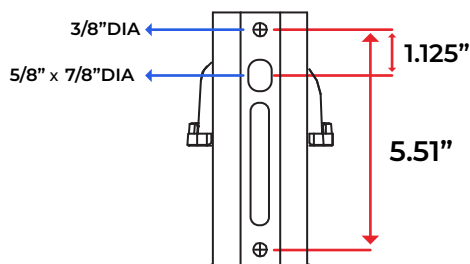

MOUNTING INFORMATION

ADDITIONAL INFORMATION

Bronze SKU: PF-SL-AL180-240W-BZ

SPECIFICATIONS

SKU	PF-SL-AL180-240W-BK
FINISH	BLACK
OTHER FINISHES	BRONZE
COLLECTION	N/A
MATERIAL	DIE-CAST ALUMINUM
DIFFUSER	POLYCARBONATE

PRIMARY LIGHTING

LIGHT SOURCE	150W | 200W | 240W LED
LUMENS	145 LM
# OF BULBS	INTEGRATED
VOLTAGE	120V - 277V
COLOR TEMP	3000K | 4000K | 5000K
CRI	80

DIMENSIONS

LENGTH	20.5"
WIDTH	12"
HEIGHT	2.9"
WEIGHT	11.9 LBS
MOUNTING	SEE MOUNTING INFO